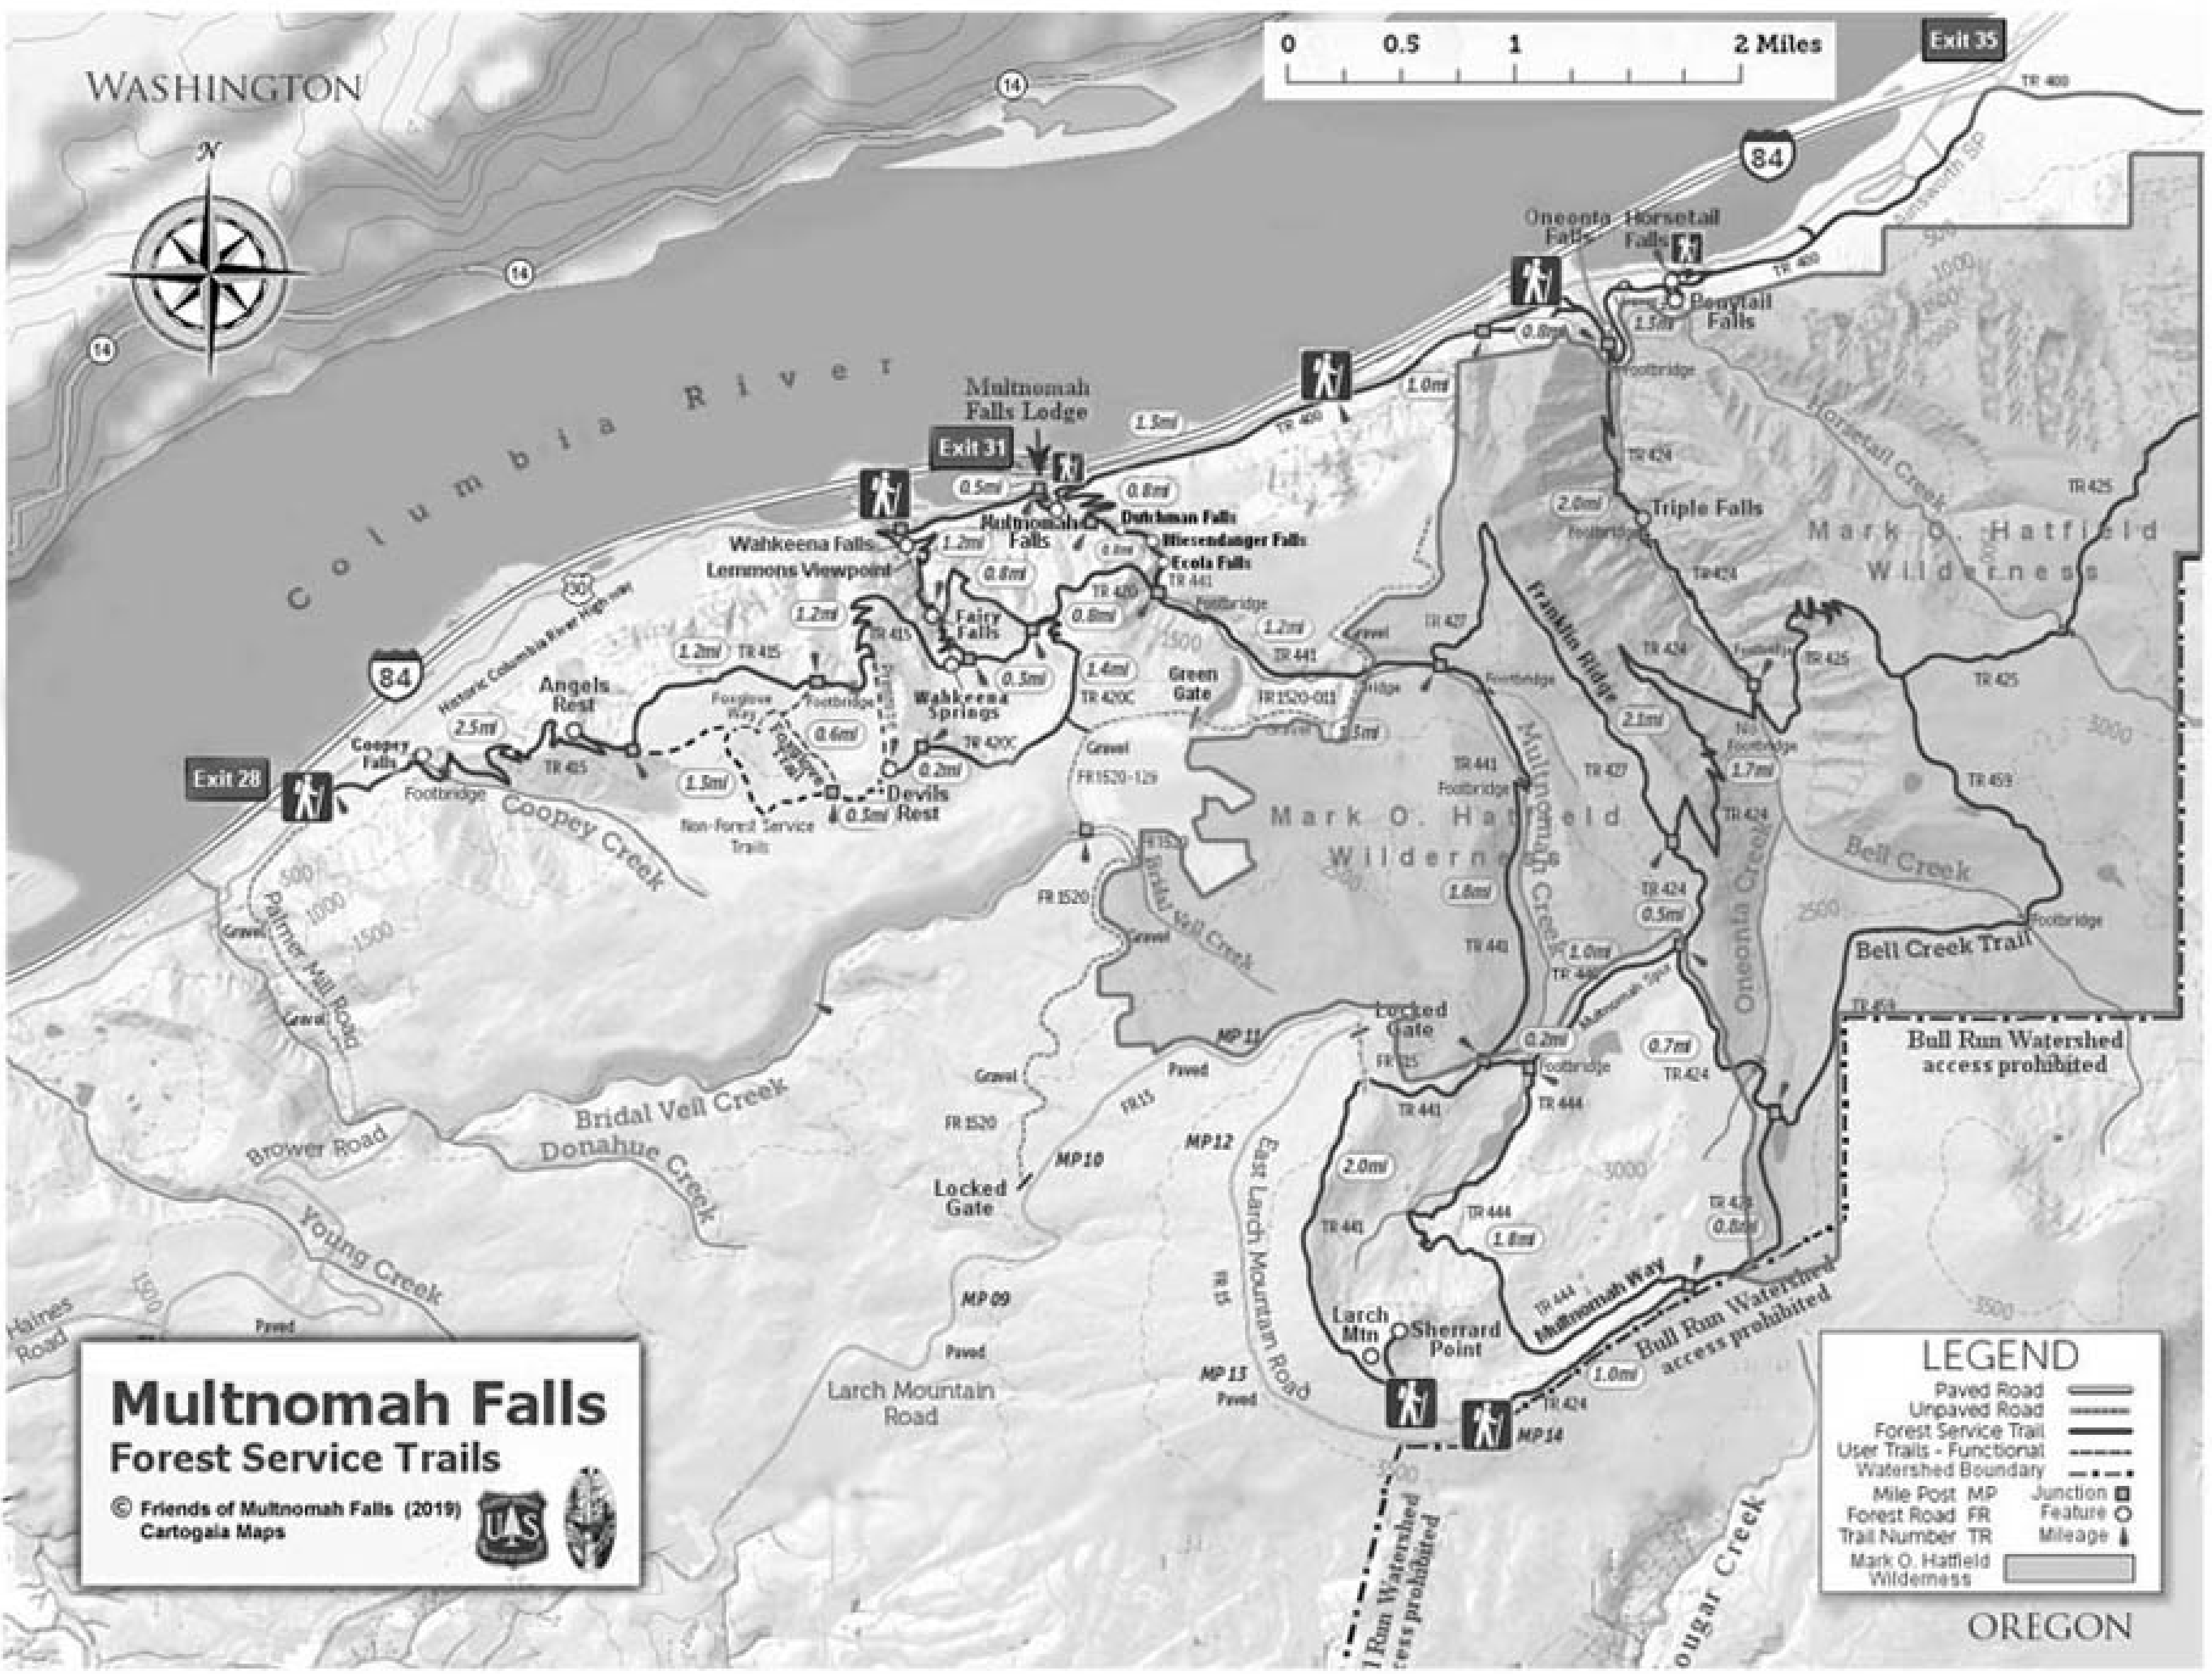

WASHINGTON

Exit 35

# Multnomah Falls Forest Service Trails

© Friends of Multnomah Falls (2019)  
Cartogala Maps

### LEGEND

Paved Road	
Unpaved Road	
Forest Service Trail	
User Trails - Functional	
Watershed Boundary	
Mile Post MP	
Forest Road FR	
Trail Number TR	
Mark O. Hatfield Wilderness	
Junction	
Feature	
Mileage	

OREGON